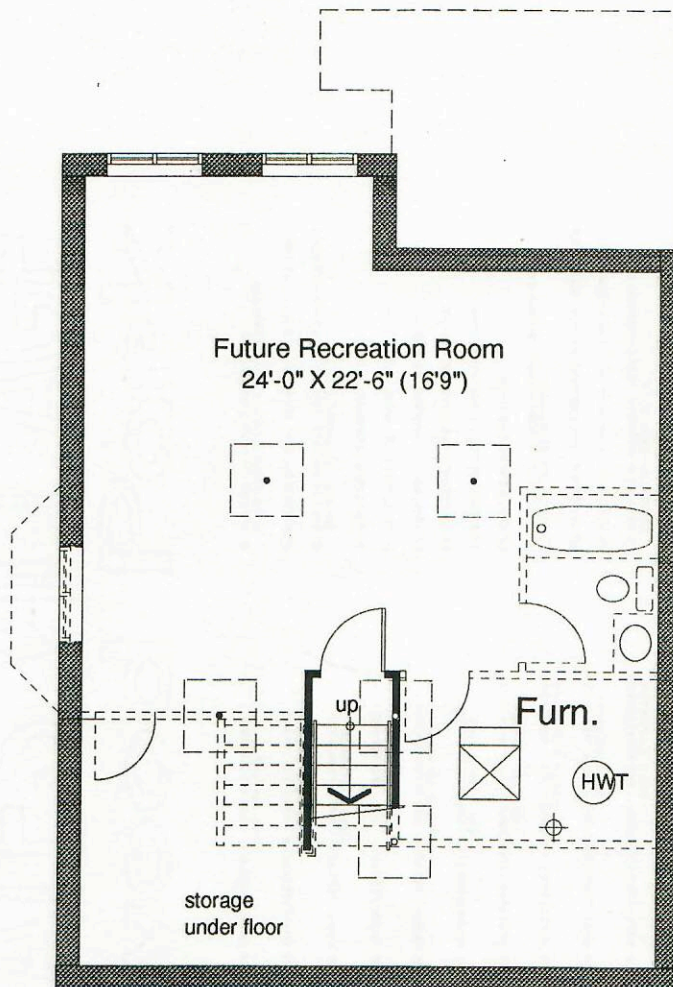

Strathcona

SPLIT LEVEL UNIT
Main Floor
802 Square Feet

THE ESTATES VILLAGE
Sherwood Park, Alberta.

*Revised: July 11, 1994
Dimensions Are Approximate .
Plan Subject To Some Change to Accommodate
Material Supply, Tender and Construction Requirements.*

Strathcona

SPLIT LEVEL UNIT
 Upper Floor
 620 Square Feet

THE ESTATES VILLAGE
 Sherwood Park, Alberta.

*Revised: July 11, 1994
 Dimensions Are Approximate .
 Plan Subject To Some Change to Accommodate
 Material Supply, Tender and Construction Requirements.*

Strathcona

SPLIT LEVEL UNIT
Lower Floor
Undeveloped

THE ESTATES VILLAGE
Sherwood Park, Alberta.

*Revised: July 11, 1994
Dimensions Are Approximate .
Plan Subject To Some Change to Accommodate
Material Supply, Tender and Construction Requirements.*