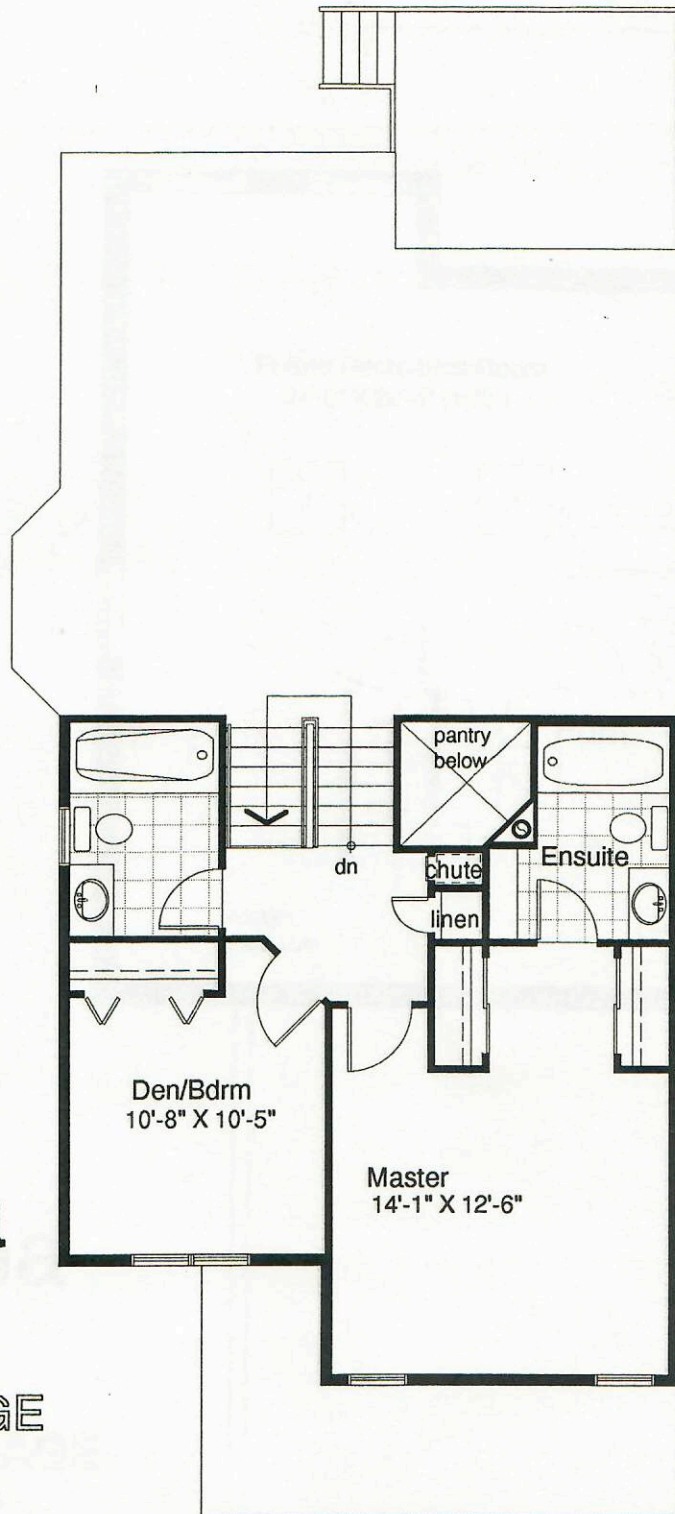

Strathcona

SPLIT LEVEL UNIT
Main Floor
802 Square Feet

THE ESTATES VILLAGE
Sherwood Park, Alberta.

*Revised: July 11, 1994
Dimensions Are Approximate .
Plan Subject To Some Change to Accommodate
Material Supply, Tender and Construction Requirements.*

Strathcona

SPLIT LEVEL UNIT
 Upper Floor
 620 Square Feet

THE ESTATES VILLAGE
 Sherwood Park, Alberta.

*Revised: July 11, 1994
 Dimensions Are Approximate .
 Plan Subject To Some Change to Accommodate
 Material Supply, Tender and Construction Requirements.*

Strathcona

SPLIT LEVEL UNIT
Lower Floor
Undeveloped

THE ESTATES VILLAGE
Sherwood Park, Alberta.

*Revised: July 11, 1994
Dimensions Are Approximate .
Plan Subject To Some Change to Accommodate
Material Supply, Tender and Construction Requirements.*