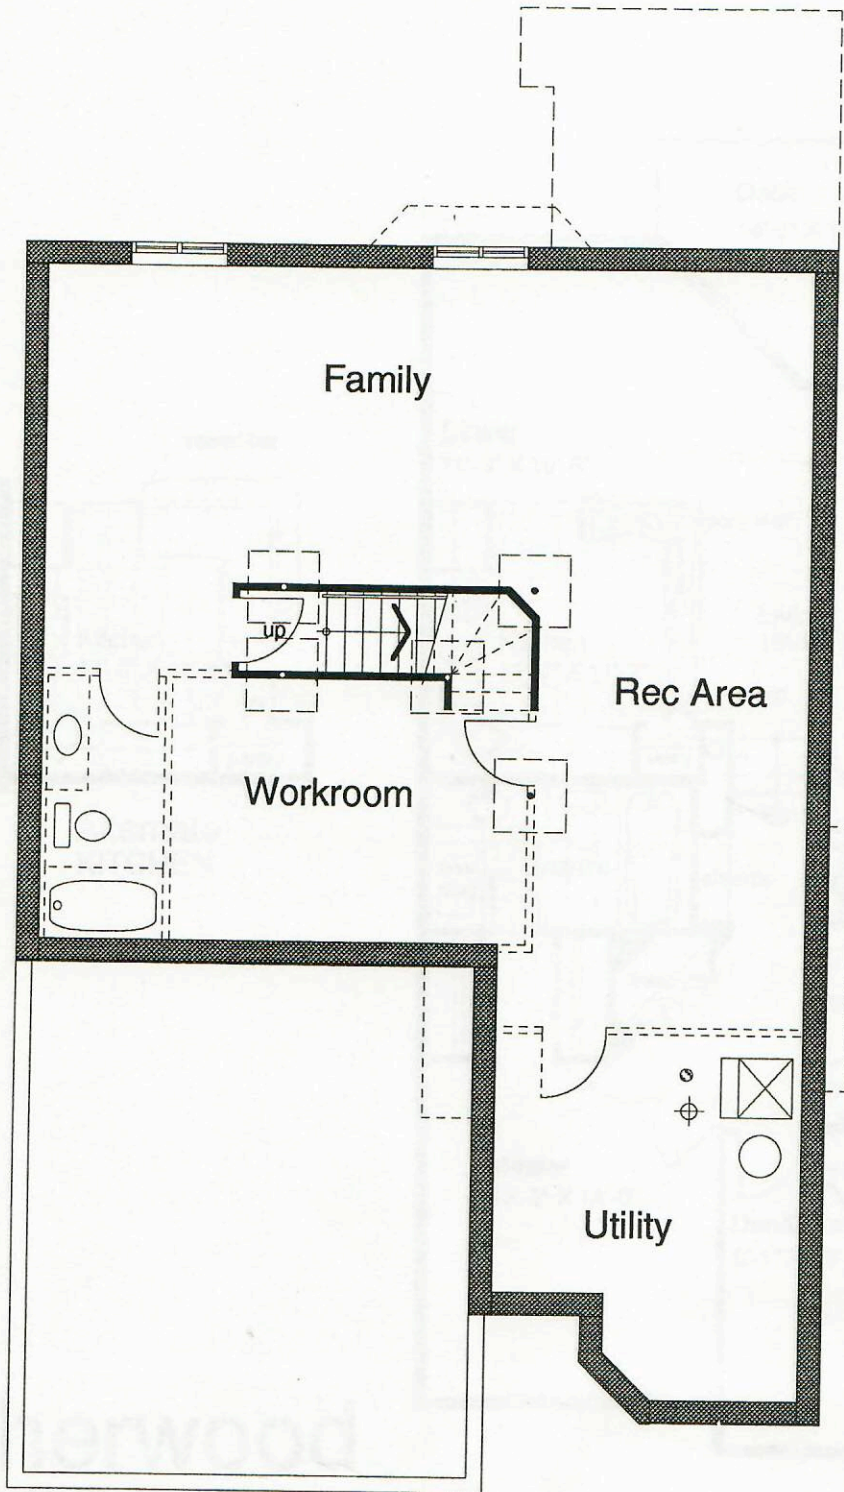

# Broadmoor

BUNGALOW UNIT  
Main Floor

1315 Square Feet

THE ESTATES VILLAGE  
Sherwood Park, Alberta.

Revised: July 11, 1994

Dimensions Are Approximate.

Plan Subject To Some Change to Accommodate  
Material Supply, Tender and Construction Requirements.

# Broadmoor

BUNGALOW UNIT  
Lower Floor

THE ESTATES VILLAGE

Sherwood Park, Alberta.

*Revised: July 11, 1994*

*Dimensions Are Approximate .*

*Plan Subject To Some Change to Accommodate  
Material Supply, Tender and Construction Requirements.*