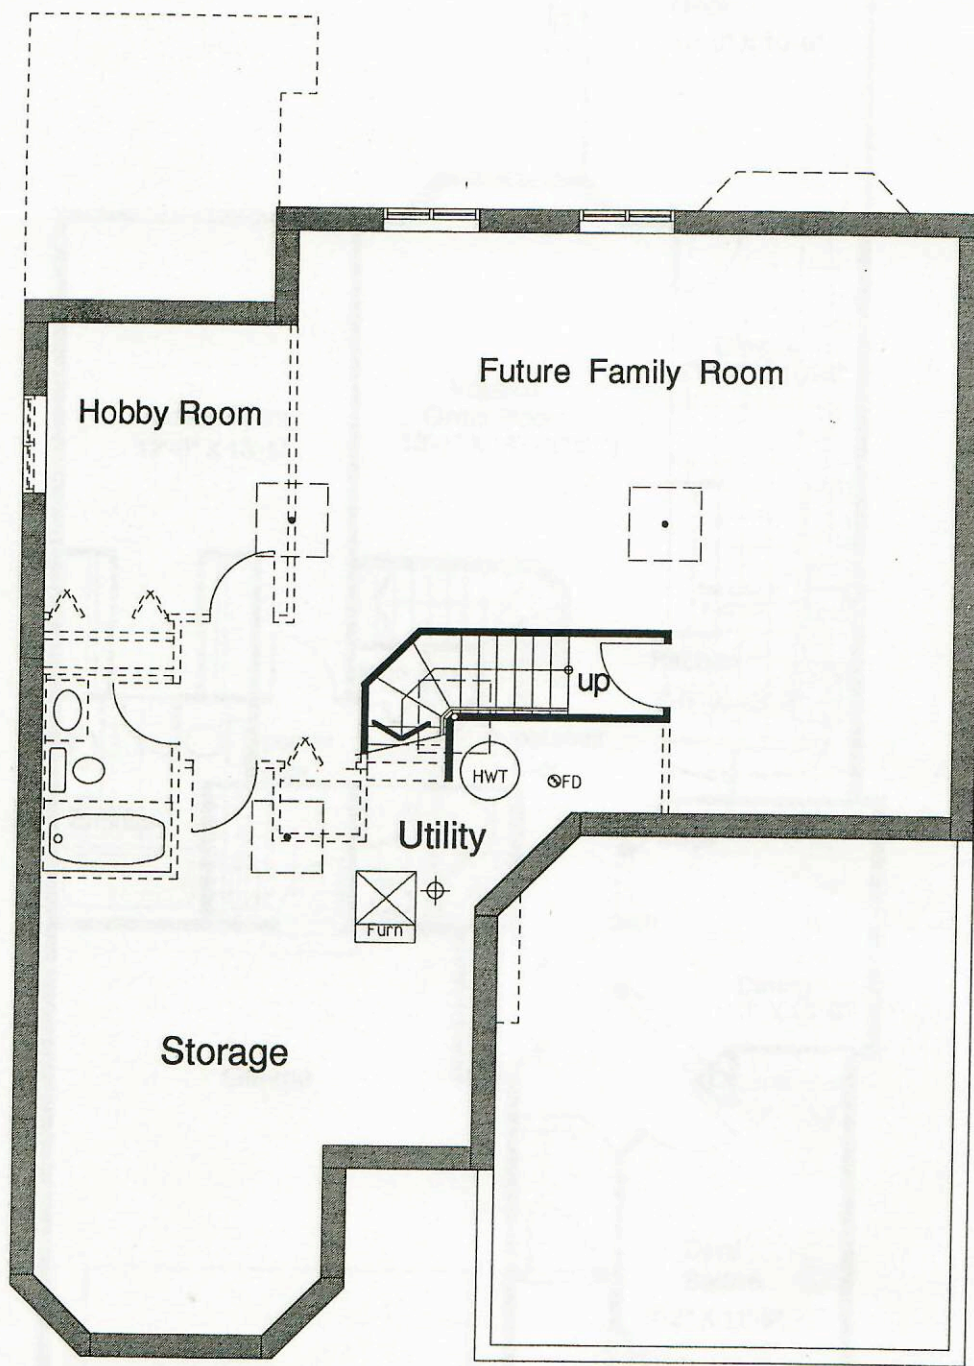

# Brentwood

BUNGALOW UNIT  
Main Floor  
1400 Square Feet

THE ESTATES VILLAGE

Sherwood Park, Alberta.

Revised: July 11, 1994

Dimensions Are Approximate.

Plan Subject To Some Change to Accommodate  
Material Supply, Tender and Construction Requirements.

# Brentwood

BUNGALOW UNIT

Lower Floor

THE ESTATES VILLAGE  
 Sherwood Park, Alberta.

Revised: July 11, 1994

Dimensions Are Approximate.

Plan Subject To Some Change to Accommodate  
 Material Supply, Tender and Construction Requirements.