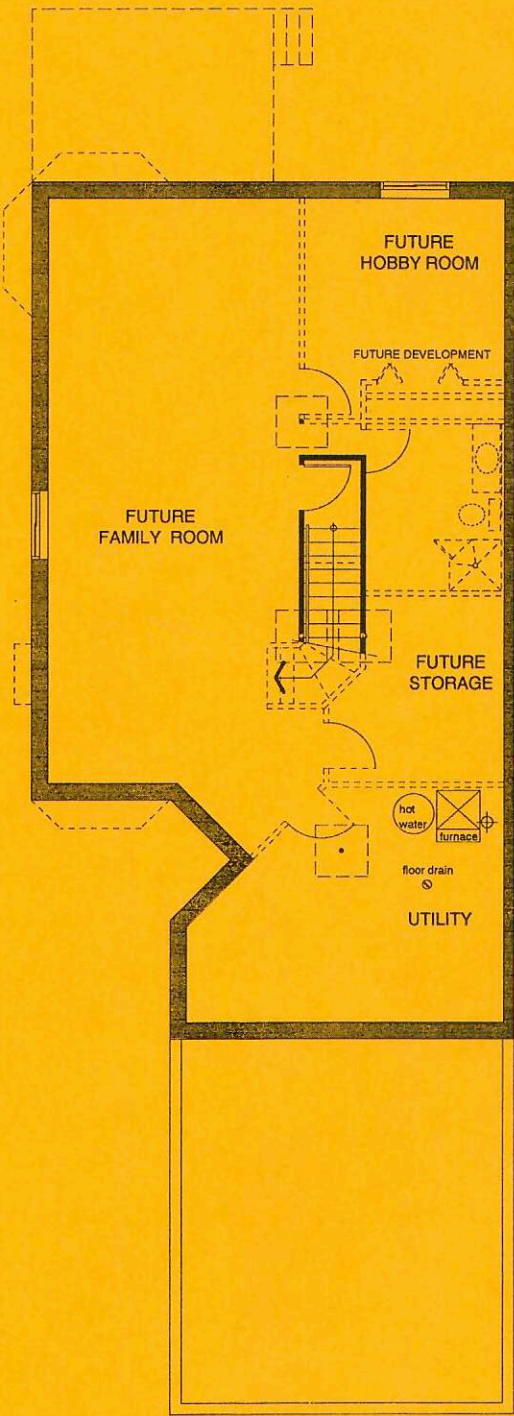

Birchwood

BUNGALOW UNIT

Main Floor

1 307 Square Feet

THE ESTATES VILLAGE

Sherwood Park, Alberta.

Revised: January 14, 1998

Dimensions Are Approximate.

Plan Subject To Some Change to Accommodate
Material Supply, Tender and Construction Requirements.

Birchwood
 BUNGALOW UNIT
 Lower Floor

THE ESTATES VILLAGE
 Sherwood Park, Alberta.

January 14, 1998
 Dimensions Are Approximate.
 Plan Subject To Some Change to Accommodate
 Material Supply, Tender and Construction Requirements.