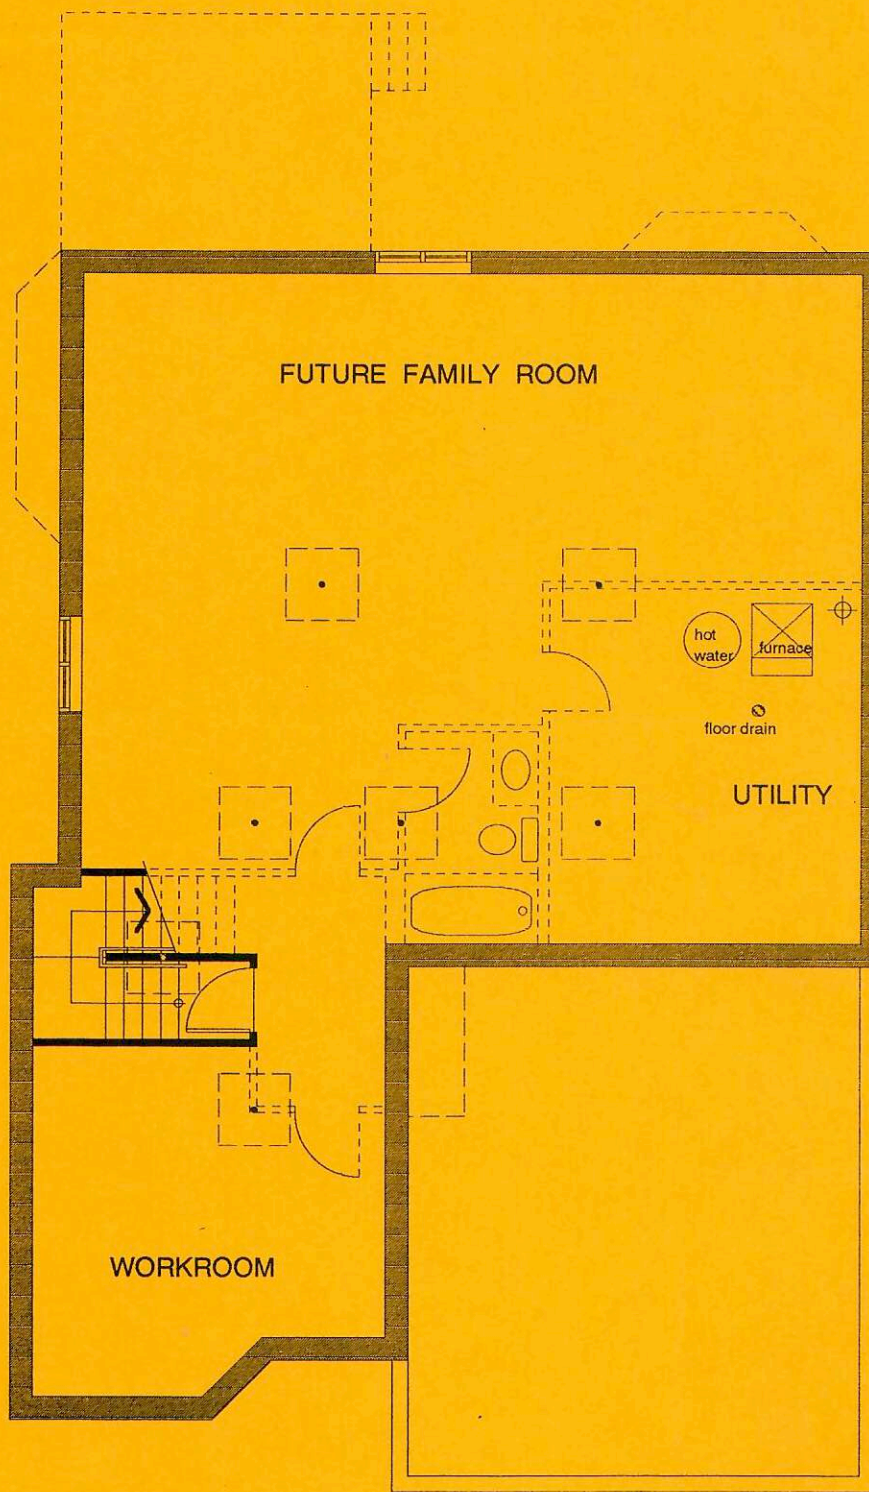

Belvedere

BUNGALOW UNIT

Main Floor

1 370 Square Feet

THE ESTATES VILLAGE

Sherwood Park, Alberta.

July 18, 1997

Dimensions Are Approximate .

Plan Subject To Some Change to Accommodate

Material Supply, Tender and Construction Requirements.

Belvedere
 BUNGALOW UNIT
 Lower Floor

THE ESTATES VILLAGE
 Sherwood Park, Alberta.

July 18, 1997

*Dimensions Are Approximate .
 Plan Subject To Some Change to Accommodate
 Material Supply, Tender and Construction Requirements.*