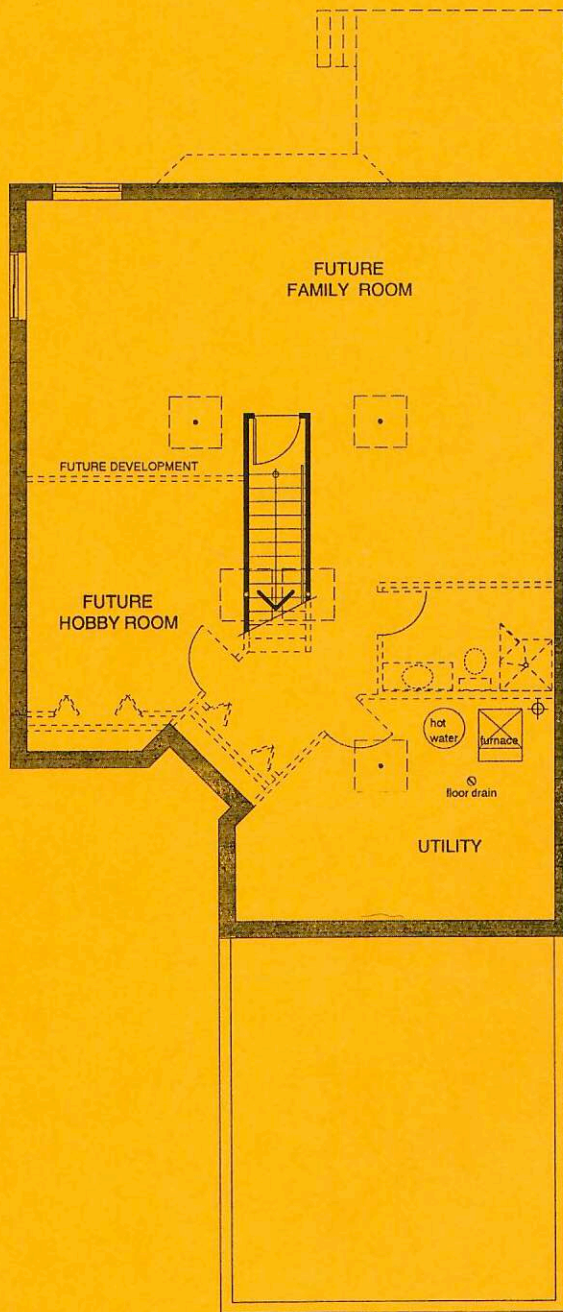

Beauvista

BUNGALOW UNIT

Main Floor

1 308 Square Feet

THE ESTATES VILLAGE

Sherwood Park, Alberta.

Revised January 14, 1998

Dimensions Are Approximate.

Plan Subject To Some Change to Accommodate
Material Supply, Tender and Construction Requirements.

Beauvista
 BUNGALOW UNIT
 Lower Floor

THE ESTATES VILLAGE
 Sherwood Park, Alberta.

January 14, 1998
 Dimensions Are Approximate.
 Plan Subject To Some Change to Accommodate
 Material Supply, Tender and Construction Requirements.