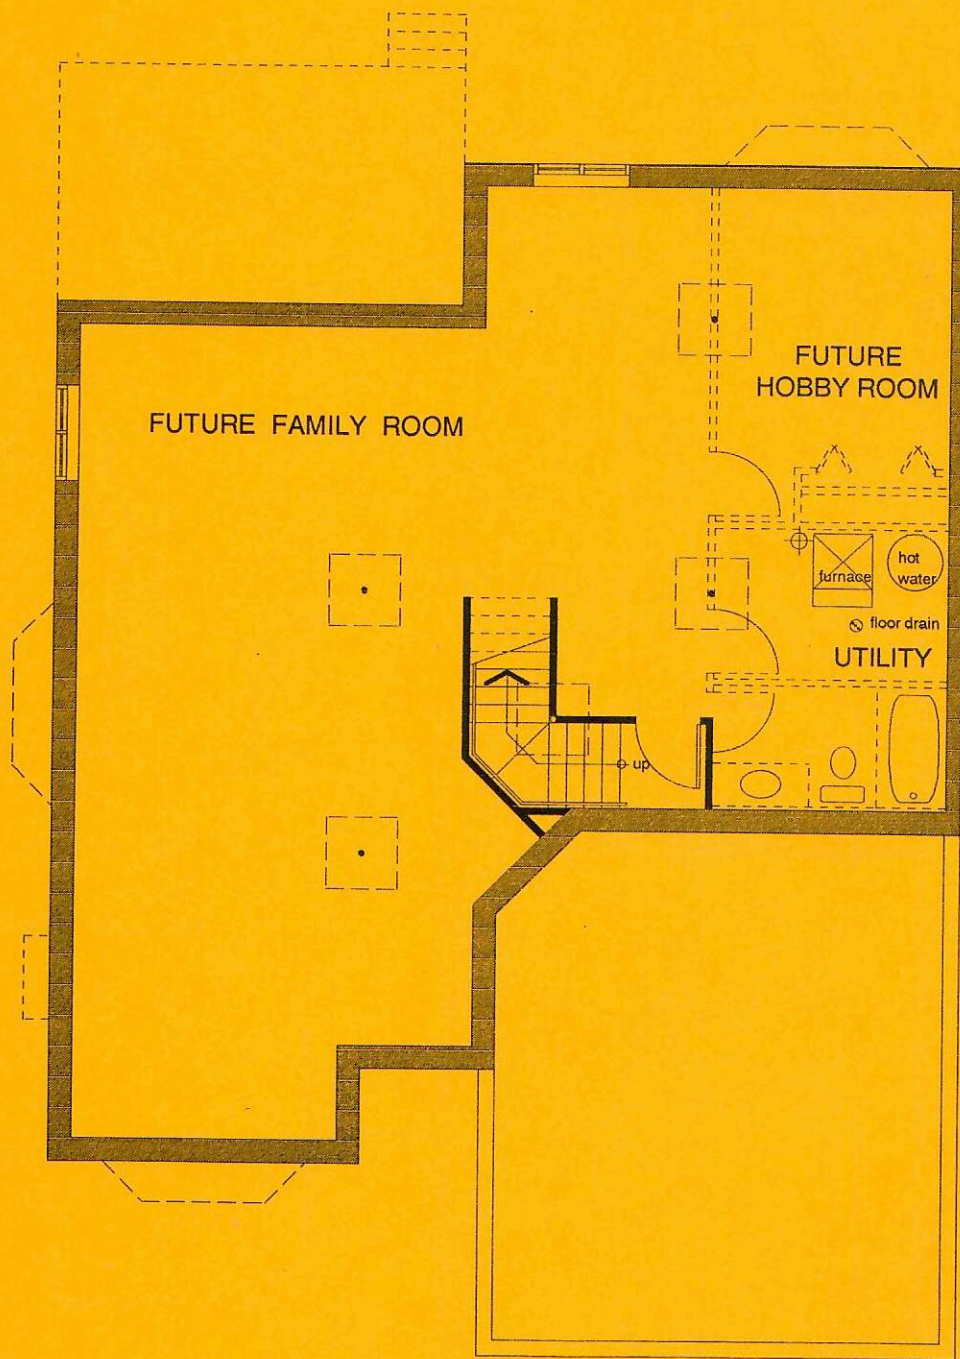

# Baywood

BUNGALOW UNIT

Main Floor

1 242 Square Feet

## THE ESTATES VILLAGE

Sherwood Park, Alberta.

*Revised February 6, 1998*

*Dimensions Are Approximate .*

*Plan Subject To Some Change to Accommodate  
Material Supply, Tender and Construction Requirements.*

**Baywood**  
 BUNGALOW UNIT  
 Lower Floor

THE ESTATES VILLAGE  
 Sherwood Park, Alberta.

July 18, 1997

*Dimensions Are Approximate.*

*Plan Subject To Some Change to Accommodate  
 Material Supply, Tender and Construction Requirements.*